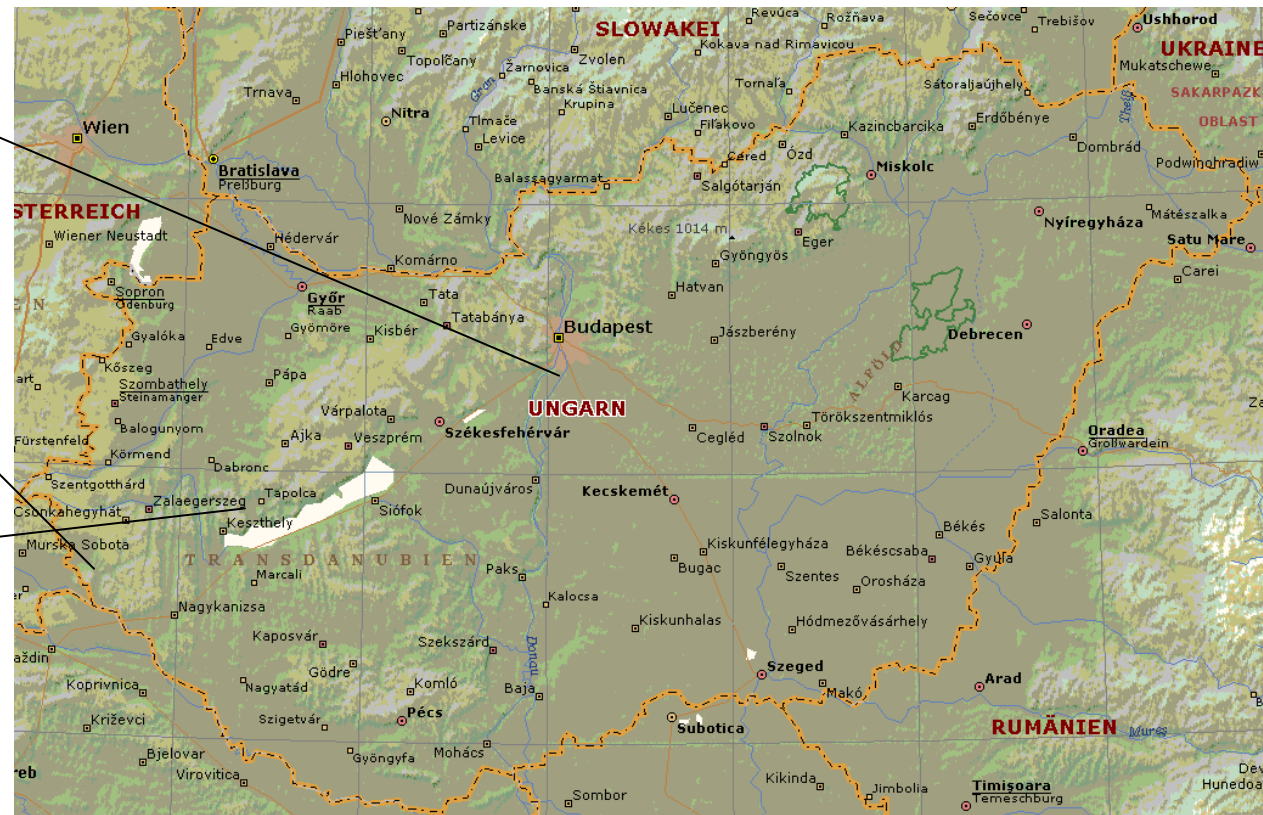

Indication of References

ASI Europe GmbH

Land acquisition, development of agricultural operations, Romania

Land acquisition and development by compacting, operational set up and management

- Ziegental, certified organic
4.000 head of sheep, feta cheese production
3.500 ha pasture, 500 ha arable land
- Boarta
400 ha arable land, mainly potatoes
- Horia, certified organic
1.500ha, 900ha organic agriculture
- Giulvaz
4.000ha agriculture
- Ciolanesti, certified organic
1.600 ha organic agriculture

© 2000 Microsoft Corp. Alle Rechte vorbehalten.

Indication of References

ASI Europe GmbH

Agricultural operations and land projects in Hungary

Agrifutura RT

dairy operation

Tarnok, Budapest

600 ha, 650 head of cows + off spring, 4,8 Mio liter milk/year

Organic Valley

organic chicken

Tornyiszentmiklos, Lenti

400 ha, approx 150.000 pieces/year

Sümegegye region

1.000 ha, arable land, pasture forest

© 2000 Microsoft Corp. Alle Rechte vorbehalten.