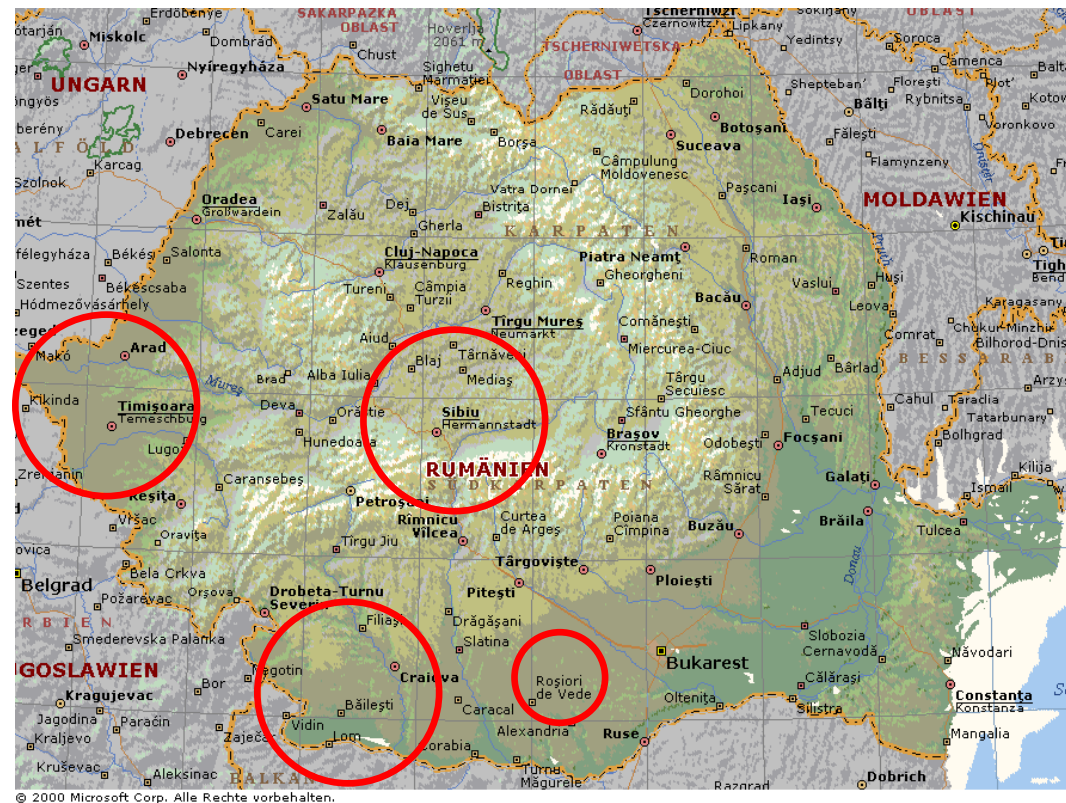

Indication of References

ASI Europe GmbH

Land acquisition and development for different investment partners

Acquisition of approx. 30.000 ha of farm land through the last 10 years

Land evaluation

- Risk assessment
- Land history

Land documentation

- Titles, land register
- Topographical services
- Maps
- Orthophotos

Land development

- Compacting via further acquisition and/or exchange measures
- Organisation of follow-up use
- Rent contracts
- Own operation