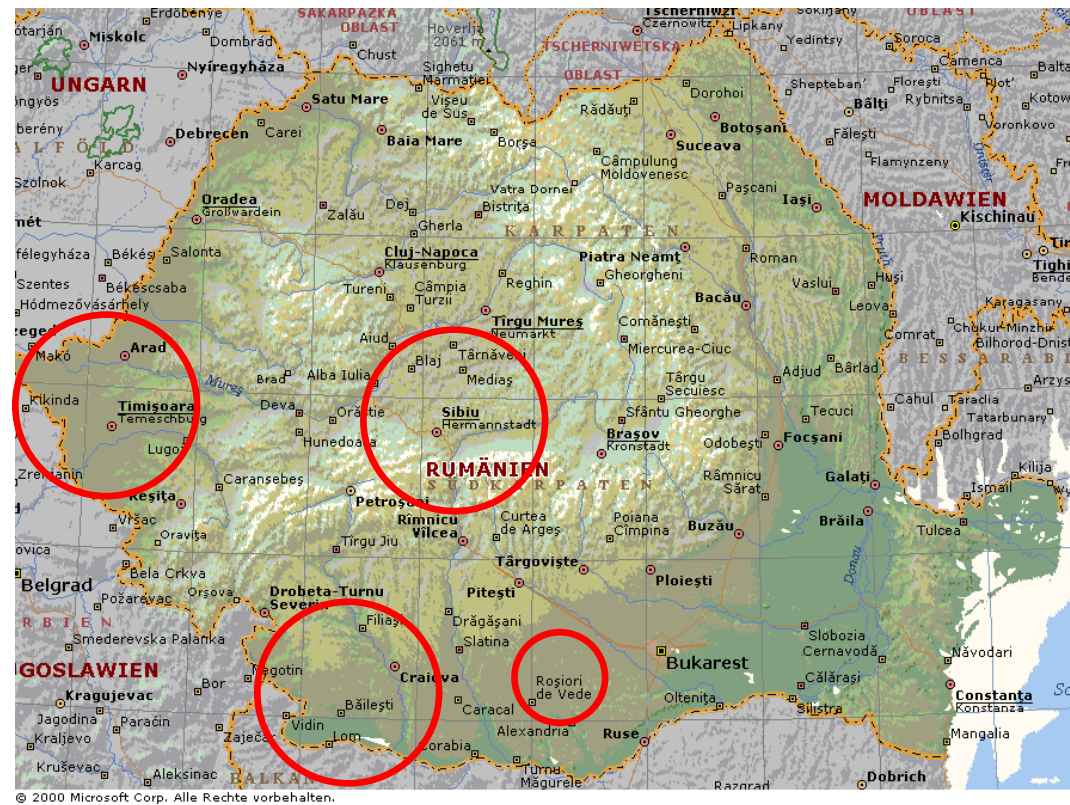

Indication of References

ASI Europe GmbH

Land acquisition and development for different investment partners

Acquisition of approx. 30.000 ha of farm land through the last 10 years

Land evaluation

- Risk assessment
- Land history

Land documentation

- Titles, land register
- Topographical services
- Maps
- Orthophotos

Land development

- Compacting via further acquisition and/or exchange measures
- Organisation of follow-up use
- Rent contracts
- Own operation

© 2000 Microsoft Corp. Alle Rechte vorbehalten.